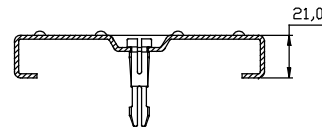

www.acobuildline.com.au

Ph: 1300 765 266 (Australia)

Ph: 0800 448 080 (New Zealand)

Ph: +61 2 4747 4000

Part No. 00272