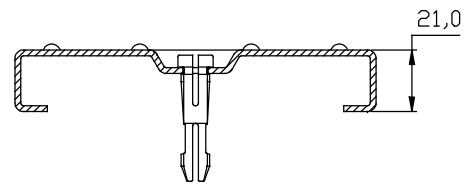

www.acobuildline.com.au

Ph: 1300 765 266 (Australia)

Ph: 0800 448 080 (New Zealand)

Ph: +61 2 4747 4000

Part No. 00273