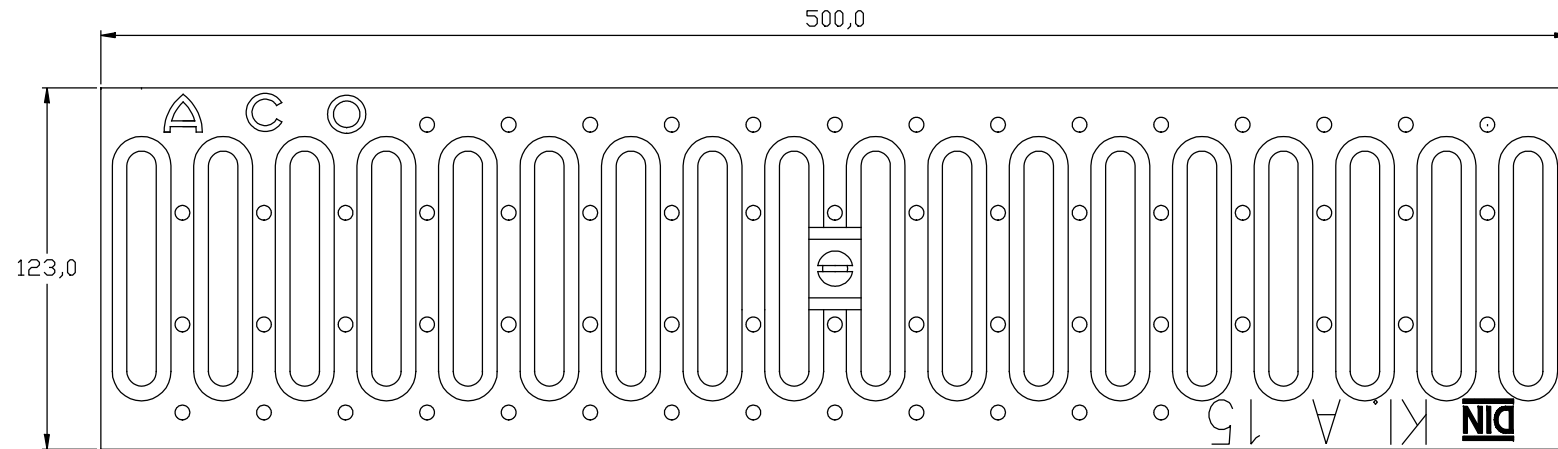

www.acobuildline.com.au

Ph: 1300 765 266 (Australia)

Ph: 0800 448 080 (New Zealand)

Ph: +61 2 4747 4000

Part No. 00273