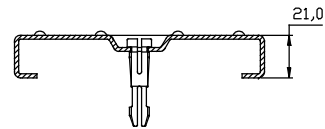

www.acobuildline.com.au

Ph: 1300 765 266 (Australia)

Ph: 0800 448 080 (New Zealand)

Ph: +61 2 4747 4000

Part No. 00276