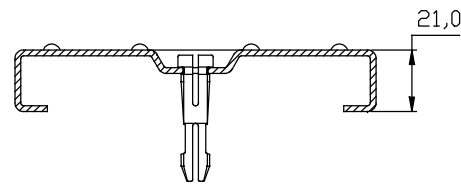

www.acobuildline.com.au

Ph: 1300 765 266 (Australia)

Ph: 0800 448 080 (New Zealand)

Ph: +61 2 4747 4000

Part No. 00277