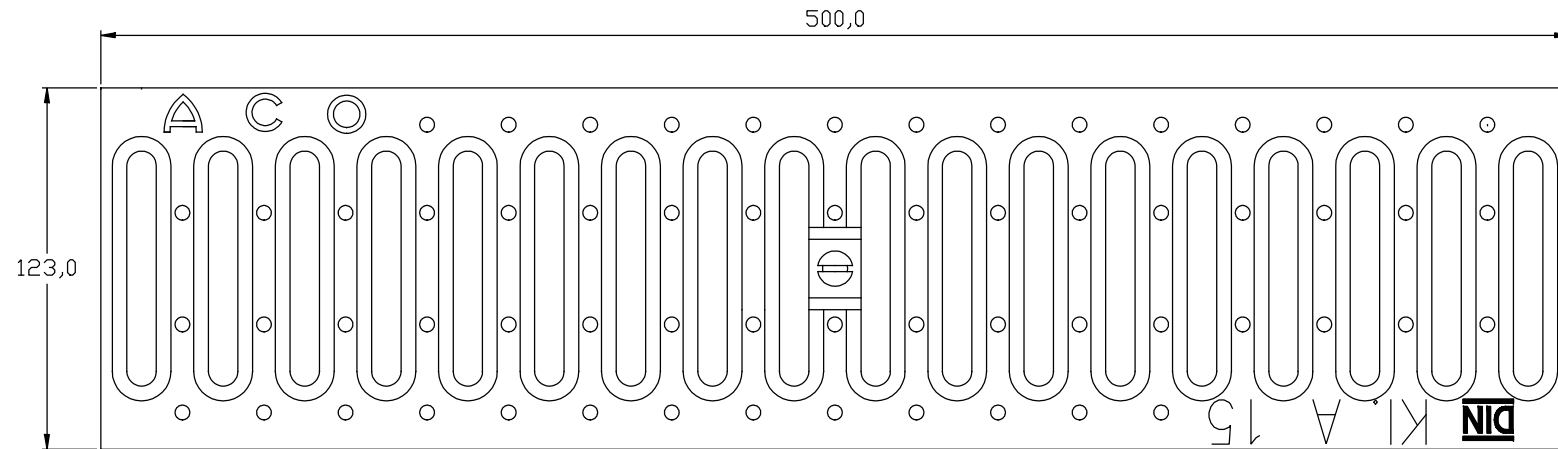

www.acobuildline.com.au

Ph: 1300 765 266 (Australia)

Ph: 0800 448 080 (New Zealand)

Ph: +61 2 4747 4000

Part No. 00277