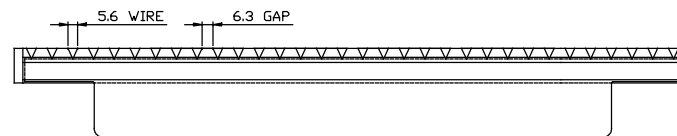

www.acobuildline.com.au

Ph: 1300 765 266 (Australia)

Ph: 0800 448 080 (New Zealand)

Ph: +61 2 4747 4000

Part No. 141851