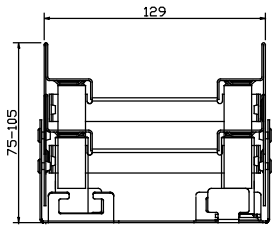

www.acobuildline.com.au  
Ph: 1300 765 266 (Australia)  
Ph: 0800 448 080 (New Zealand)  
Ph: +61 2 4747 4000

Part No. 36788