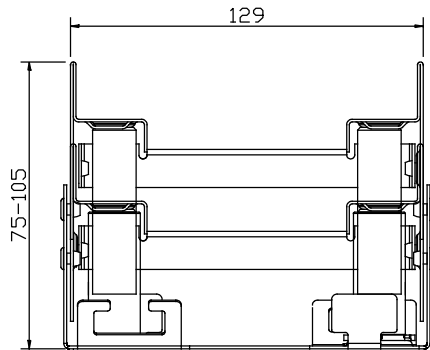

www.acobuildline.com.au

Ph: 1300 765 266 (Australia)

Ph: 0800 448 080 (New Zealand)

Ph: +61 2 4747 4000

Part No. 36789