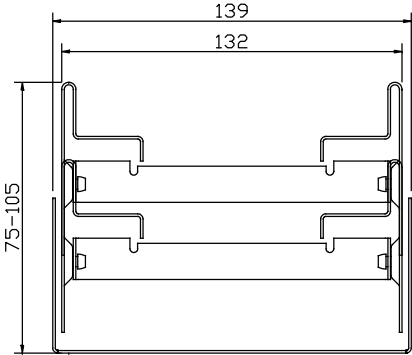

www.acobuildline.com.au

Ph: 1300 765 266 (Australia)

Ph: 0800 448 080 (New Zealand)

Ph: +61 2 4747 4000

Part No. 36790