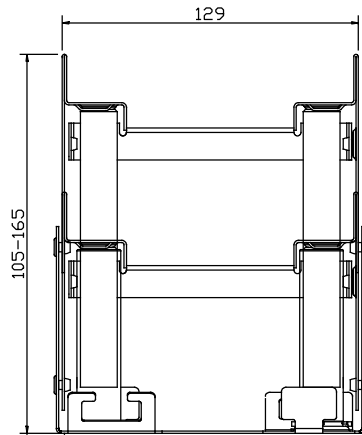

www.acobuildline.com.au

Ph: 1300 765 266 (Australia)

Ph: 0800 448 080 (New Zealand)

Ph: +61 2 4747 4000

Part No. 36807