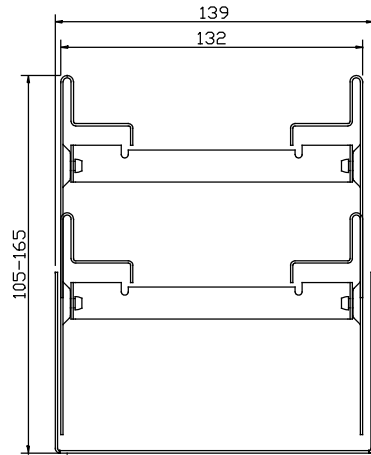

www.acobuildline.com.au

Ph: 1300 765 266 (Australia)

Ph: 0800 448 080 (New Zealand)

Ph: +61 2 4747 4000

Part No. 36808