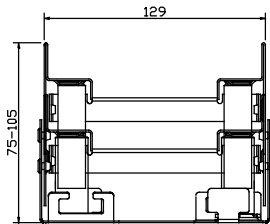

www.acobuildline.com.au
Ph: 1300 765 266 (Australia)
Ph: 0800 448 080 (New Zealand)
Ph: +61 2 4747 4000

Part No. 36836