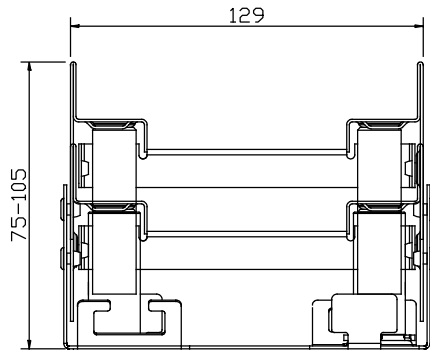

www.acobuildline.com.au

Ph: 1300 765 266 (Australia)

Ph: 0800 448 080 (New Zealand)

Ph: +61 2 4747 4000

Part No. 36937