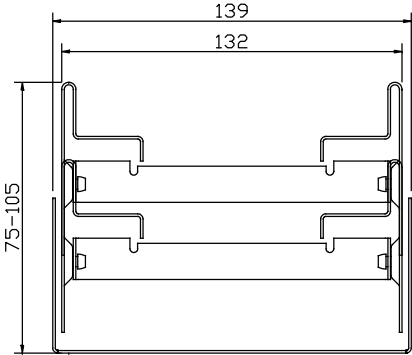

www.acobuildline.com.au

Ph: 1300 765 266 (Australia)

Ph: 0800 448 080 (New Zealand)

Ph: +61 2 4747 4000

Part No. 36838