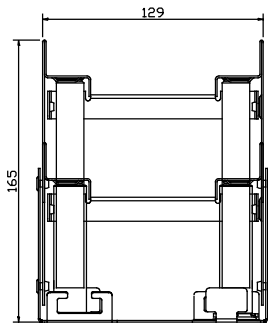

www.acobuildline.com.au

Ph: 1300 765 266 (Australia)

Ph: 0800 448 080 (New Zealand)

Ph: +61 2 4747 4000

Part No. 36854