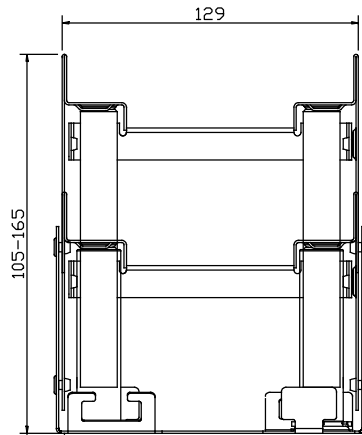

www.acobuildline.com.au

Ph: 1300 765 266 (Australia)

Ph: 0800 448 080 (New Zealand)

Ph: +61 2 4747 4000

Part No. 36855