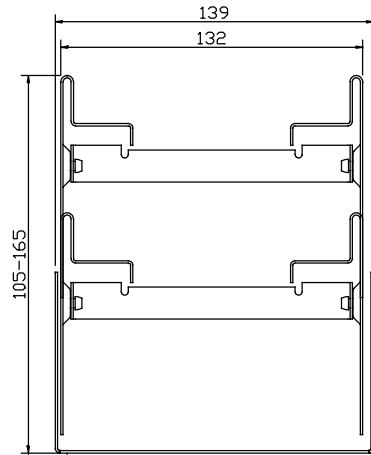

www.acobuildline.com.au

Ph: 1300 765 266 (Australia)

Ph: 0800 448 080 (New Zealand)

Ph: +61 2 4747 4000

Part No. 36856