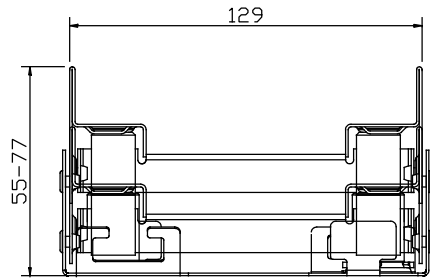

www.acobuildline.com.au

Ph: 1300 765 266 (Australia)

Ph: 0800 448 080 (New Zealand)

Ph: +61 2 4747 4000

Part No. 36940