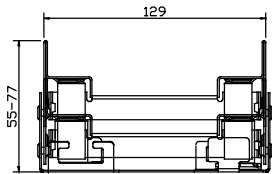

www.acobuildline.com.au
Ph: 1300 765 266 (Australia)
Ph: 0800 448 080 (New Zealand)
Ph: +61 2 4747 4000

Part No. 36941