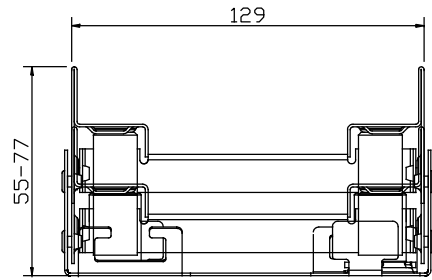

www.acobuildline.com.au

Ph: 1300 765 266 (Australia)

Ph: 0800 448 080 (New Zealand)

Ph: +61 2 4747 4000

Part No. 36942