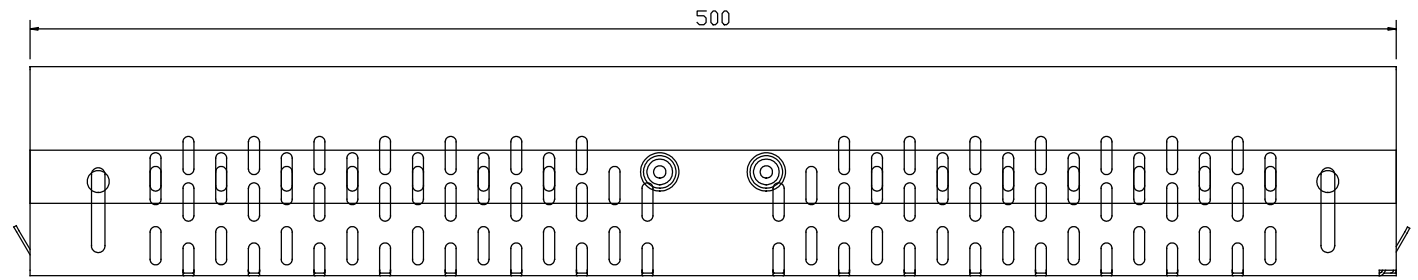

www.acobuildline.com.au

Ph: 1300 765 266 (Australia)

Ph: 0800 448 080 (New Zealand)

Ph: +61 2 4747 4000

Part No. 36942