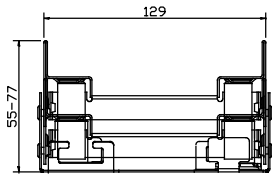

www.acobuildline.com.au
Ph: 1300 765 266 (Australia)
Ph: 0800 448 080 (New Zealand)
Ph: +61 2 4747 4000

Part No. 36943