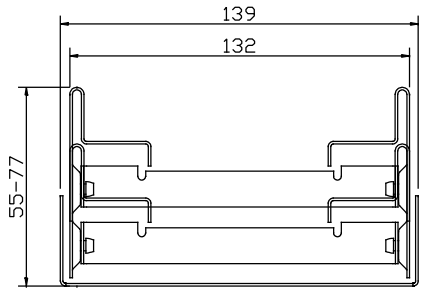

www.acobuildline.com.au

Ph: 1300 765 266 (Australia)

Ph: 0800 448 080 (New Zealand)

Ph: +61 2 4747 4000

Part No. 36949