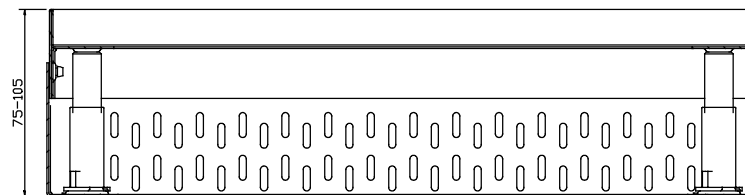

www.acobuildline.com.au

Ph: 1300 765 266 (Australia)

Ph: 0800 448 080 (New Zealand)

Ph: +61 2 4747 4000

Part No. 38801