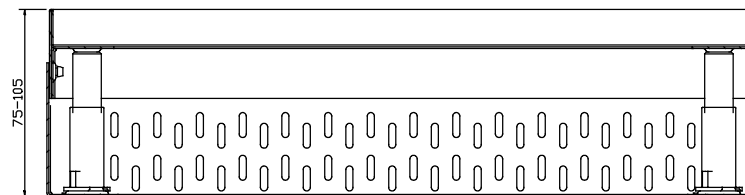

www.acobuildline.com.au

Ph: 1300 765 266 (Australia)

Ph: 0800 448 080 (New Zealand)

Ph: +61 2 4747 4000

Part No. 38803